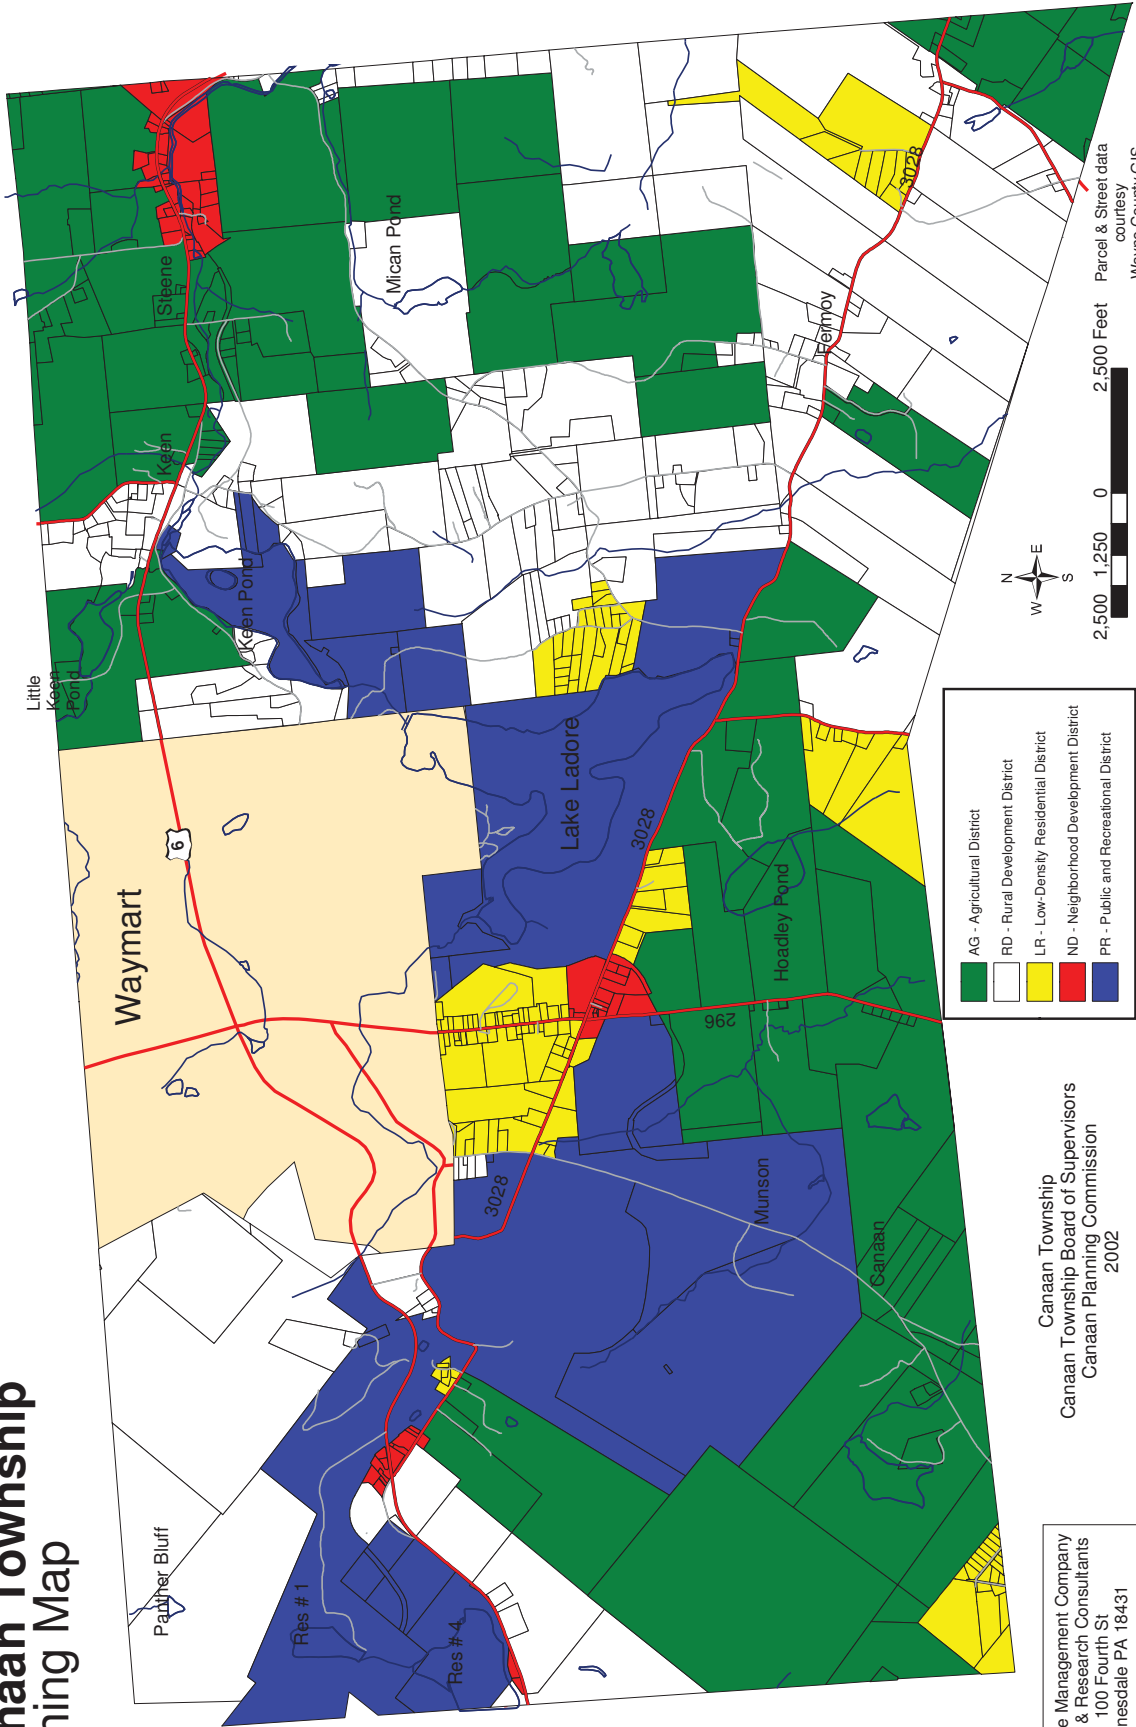

Canaan Township Zoning Map

Canaan Township
Canaan Township Board of Supervisors
Canaan Planning Commission
2002

Shepstone Management Company
Planning & Research Consultants
100 Fourth St
Honesdale PA 18431