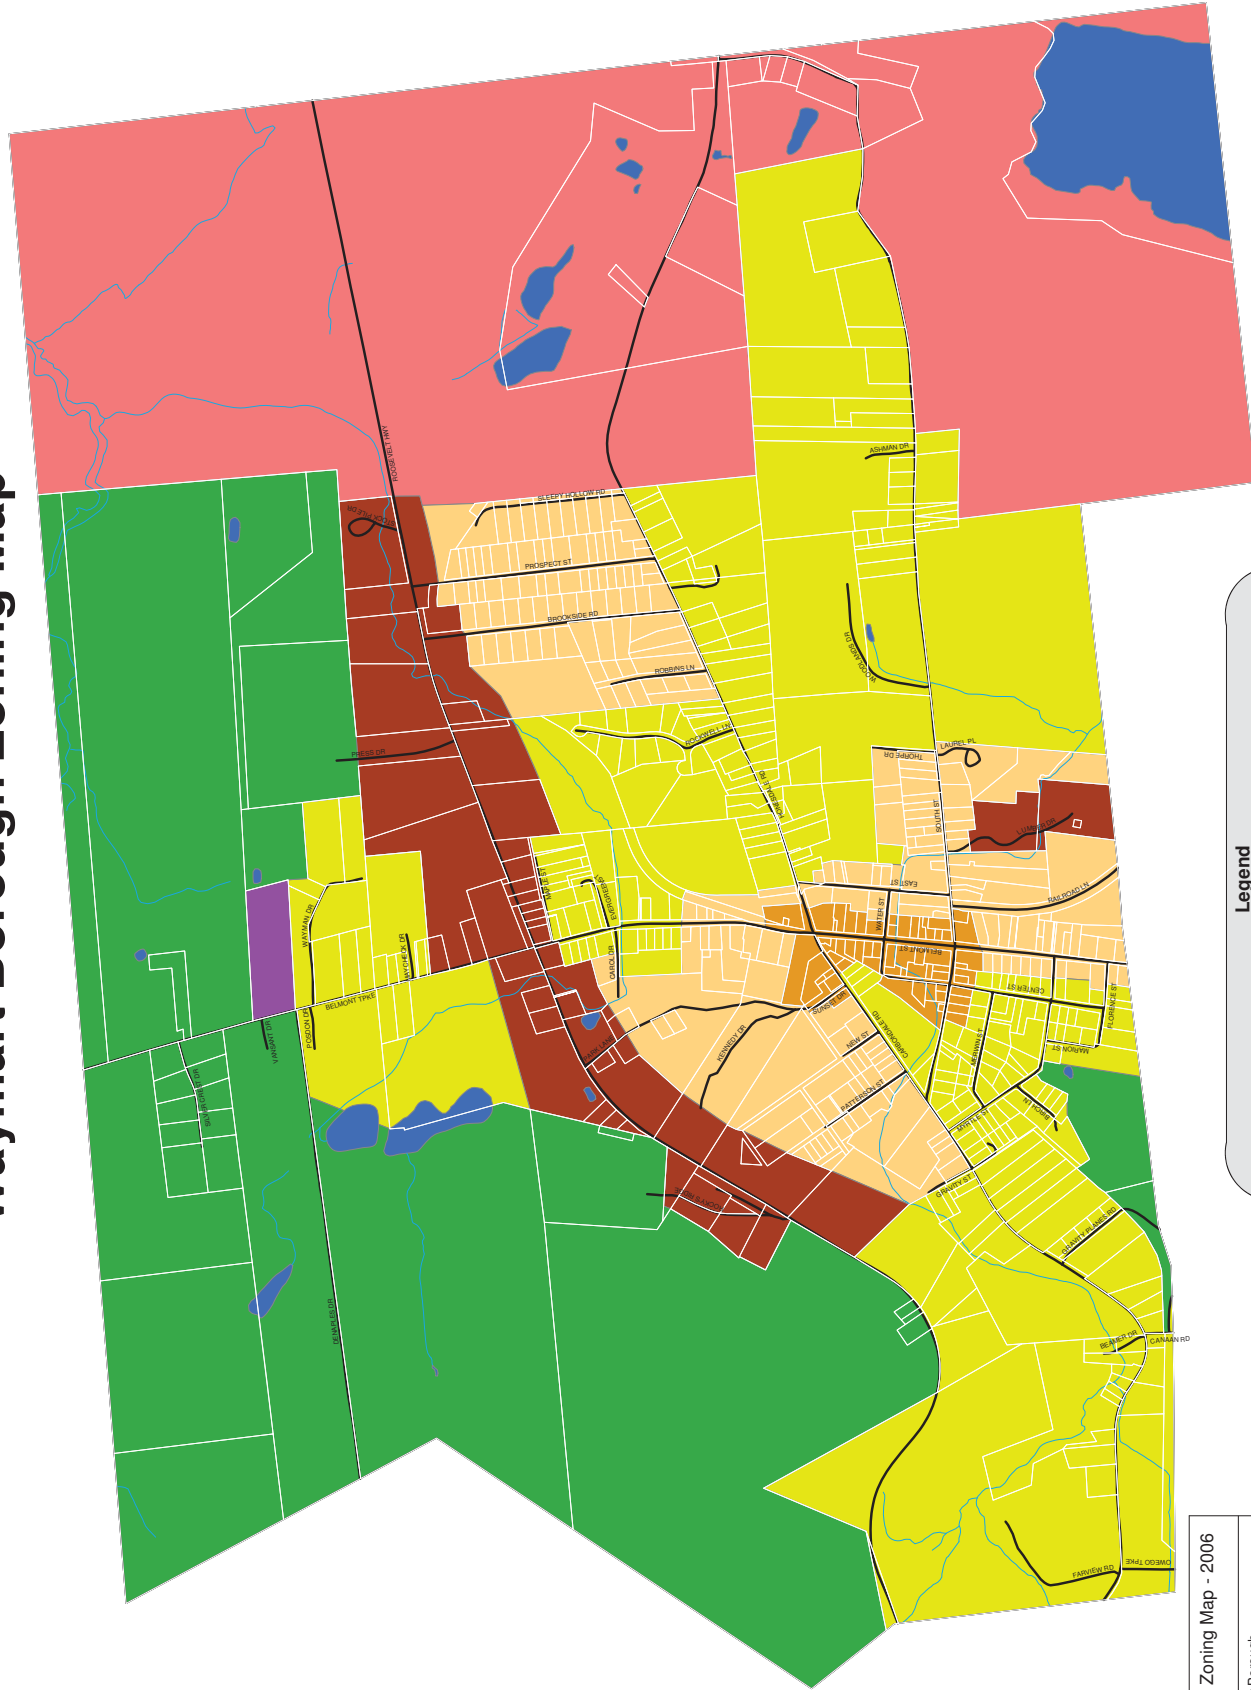

Waymart Borough Zoning Map

Legend

Features	Districts	Districts
Parcels	I Industrial	R-R Rural Residential
Roads	C-G General Commercial	R-1 Low Density Residential
Water Courses	C-R Commercial Recreation	R-2 High Density Residential
Water Bodies	C-N Neighborhood Commercial	

Waymart Borough Zoning Map - 2006	
Waymart Borough Wayne County, Pennsylvania	
Adopted by Waymart Borough Council on _____	
Attest:	
Zoning map information compiled from Waymart Borough Zoning Ordinance adopted August 2, 1988	
Parcel line data obtained from Wayne County Assessment Office	
Prepared by Wayne County Department of Planning	