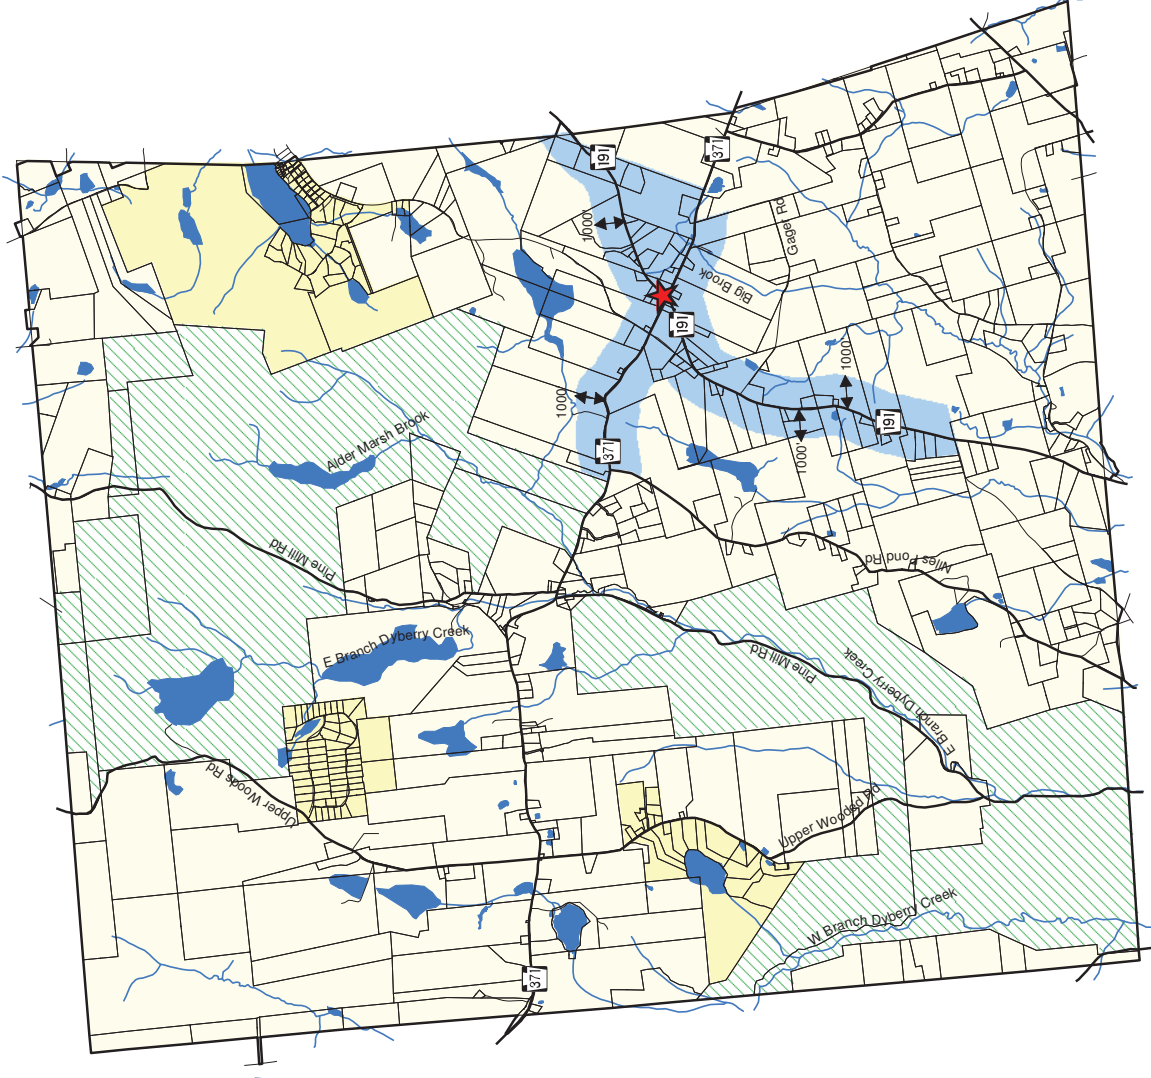

Township Boundary
○

Parcels
○

Roads
—

Business District **
●

Rural/ Agricultural
○

Residential District
○

State Game Lands
▨

(part of Rural Ag. District)
▨

Streams
—

Lakes/ Ponds
●

Rileyville
★

Lebanon Township
Zoning Map 2004
Wayne County, PA.

Lebanon Township Boundary derived from Wayne County Municipal tax maps. Roads are PennDOT road files from PASDA.

Prepared by:
PoconoGIS

**LEBANON TOWNSHIP
OFFICIAL ZONING MAP
2004**

Adopted in accord with the Pennsylvania Municipalities Planning Code this _____ day of _____, 2004, at a duly convened meeting of the Board of Supervisors of Lebanon Township, Wayne County, PA.

Gary Jamieson, Chairman

Ronald Lewis, Supervisor

Michael J. Handler, Supervisor

Attest:

Robin Rowan, Secretary

** Note: Where the Business District boundary does not follow property lines, the district extends 1,000 feet in depth from the centerline of the adjoining road.