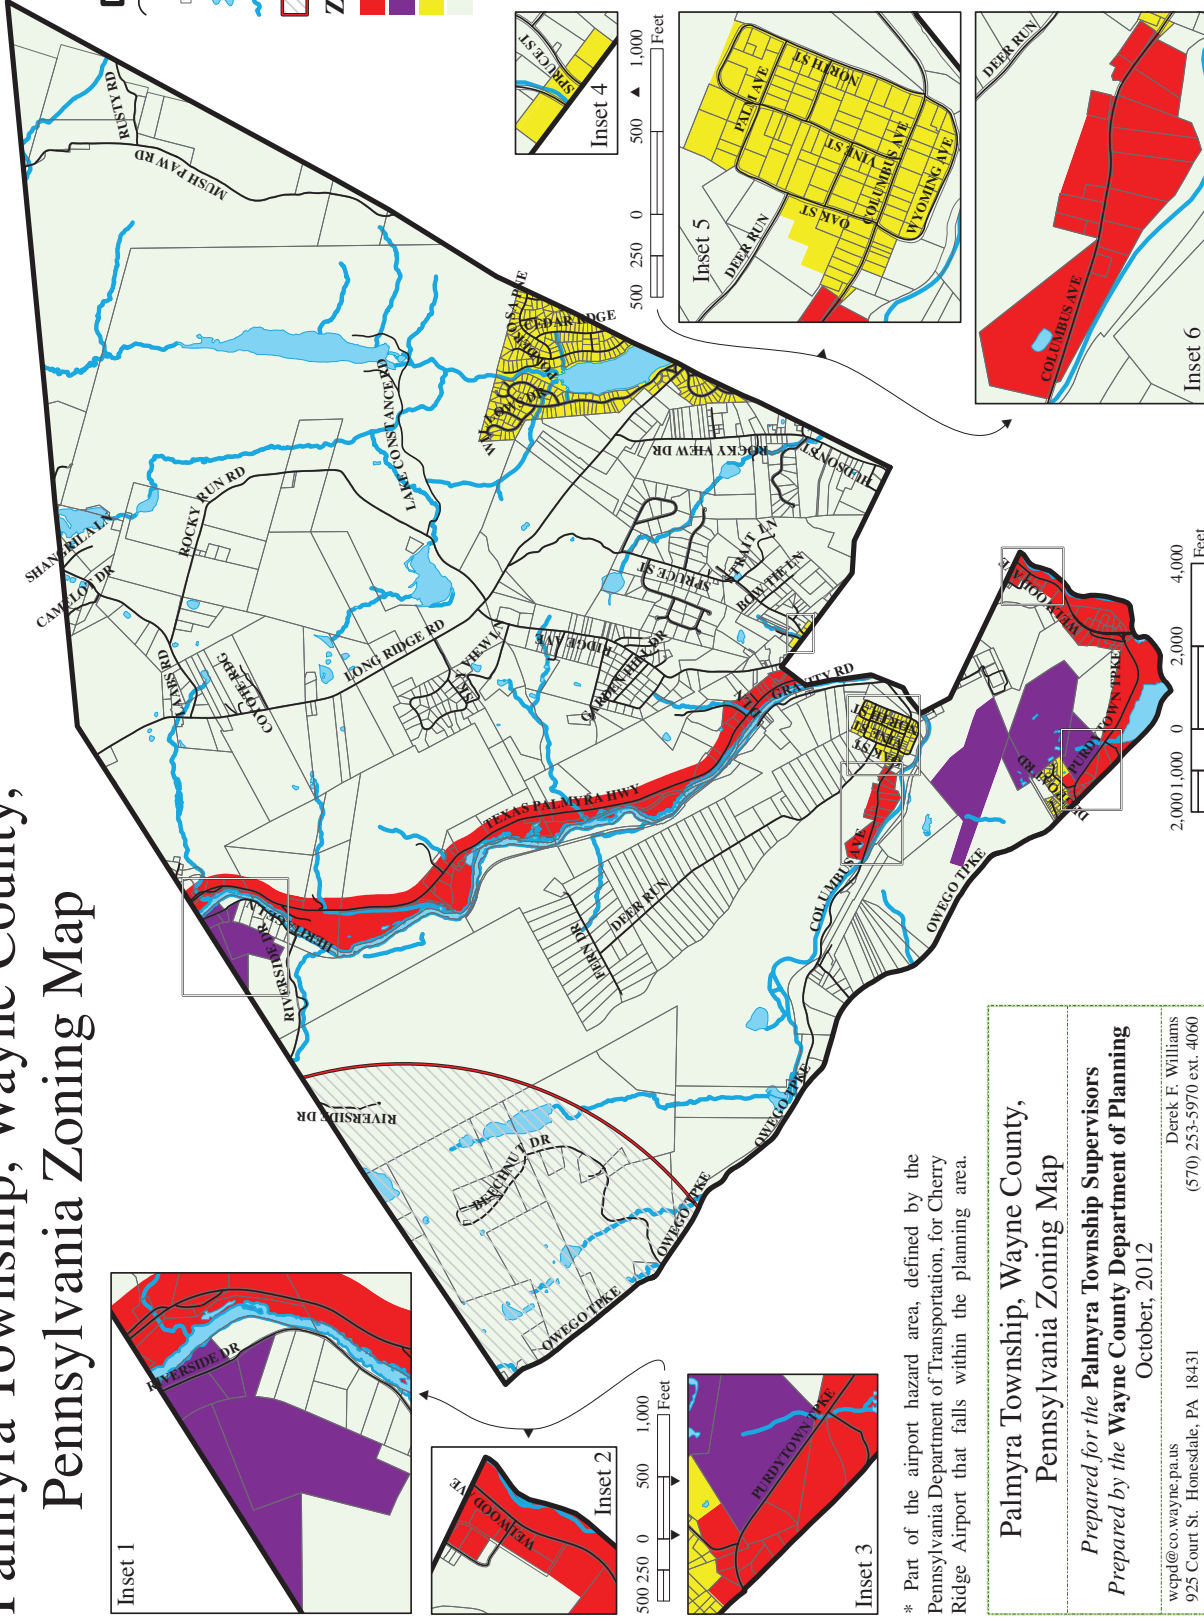

Palmyra Township, Wayne County, Pennsylvania Zoning Map

**Palmyra Township
Official Zoning Map
2012**

Adopted in accord with the Pennsylvania Municipalities Planning Code this 5th day of November, 2012, at a duly convened meeting of the Palmyra Township Supervisors, Wayne County, Pennsylvania.

Chairman _____
 Vice Chairman _____
 Supervisor _____
 Attest: _____
 Secretary _____

* Part of the airport hazard area, defined by the Pennsylvania Department of Transportation, for Cherry Ridge Airport that falls within the planning area.

**Palmyra Township, Wayne County,
Pennsylvania Zoning Map**

*Prepared for the Palmyra Township Supervisors
Prepared by the Wayne County Department of Planning
October, 2012*

wcpd@co.wayne.pa.us
 925 Court St. Honesdale, PA 18431
 Derek F. Williams
 (570) 253-5970 ext. 4060