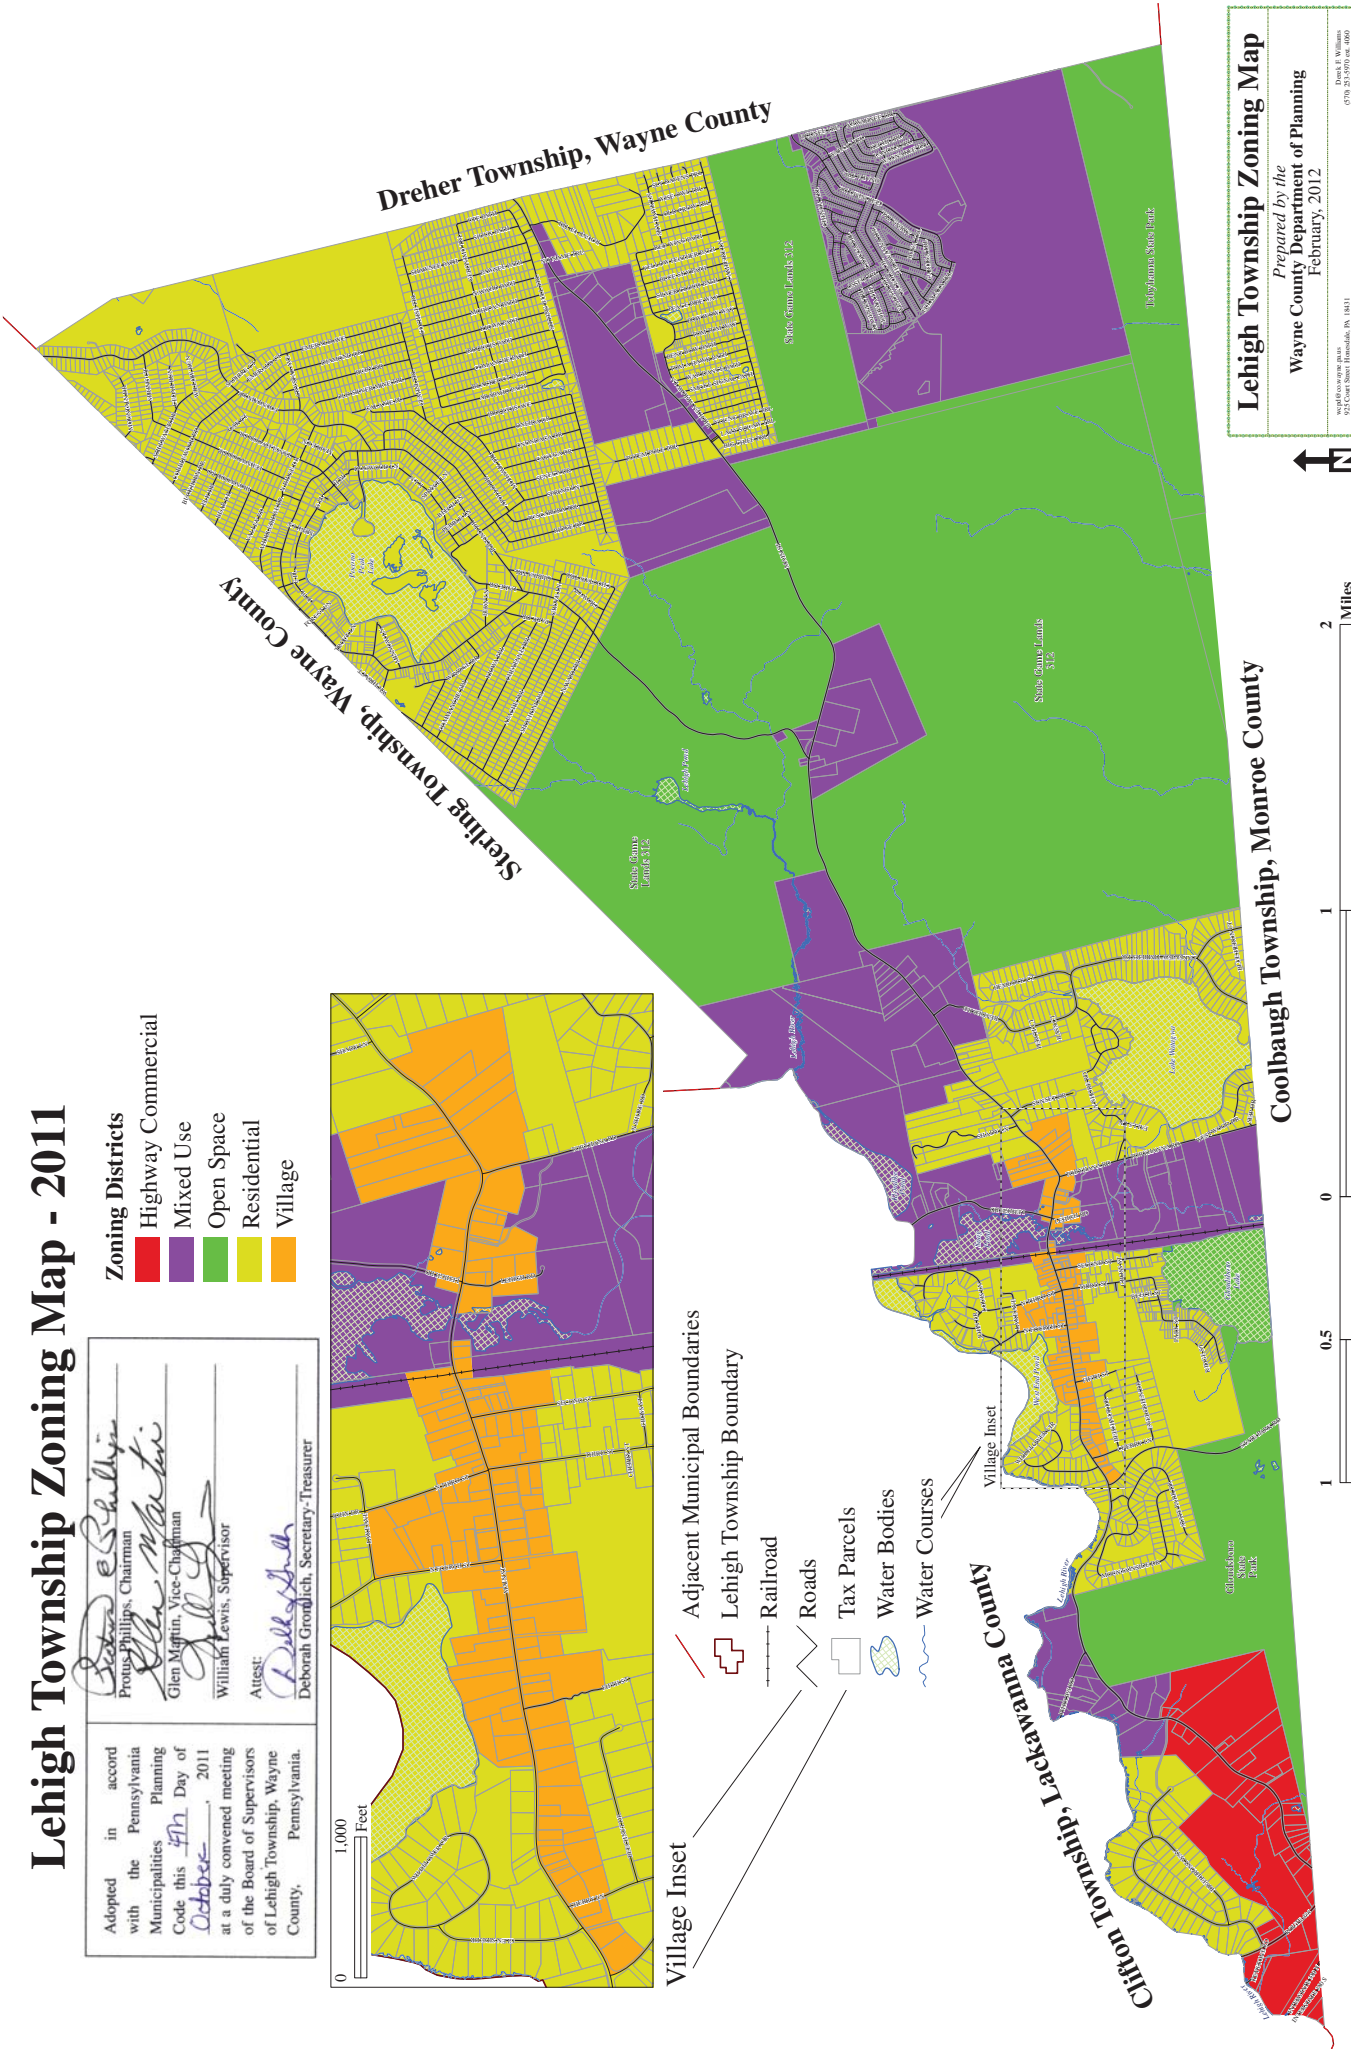

Lehigh Township Zoning Map - 2011

Adopted in accordance with the Pennsylvania Municipalities Planning Code this 7th Day of October, 2011 at a duly convened meeting of the Board of Supervisors of Lehigh Township, Wayne County, Pennsylvania.

Robert Phillips
Robert Phillips, Chairman

Glen Mignin
Glen Mignin, Vice-Chairman

William Lewis
William Lewis, Supervisor

Attest:
Deborah Gronulich
Deborah Gronulich, Secretary-Treasurer

- Zoning Districts**
- Highway Commercial
 - Mixed Use
 - Open Space
 - Residential
 - Village

- Adjacent Municipal Boundaries
- Lehigh Township Boundary
- Railroad
- Roads
- Tax Parcels
- Water Bodies
- Water Courses

Citron Township, Lackawanna County

Lehigh Township Zoning Map
Prepared by the
Wayne County Department of Planning
February, 2012